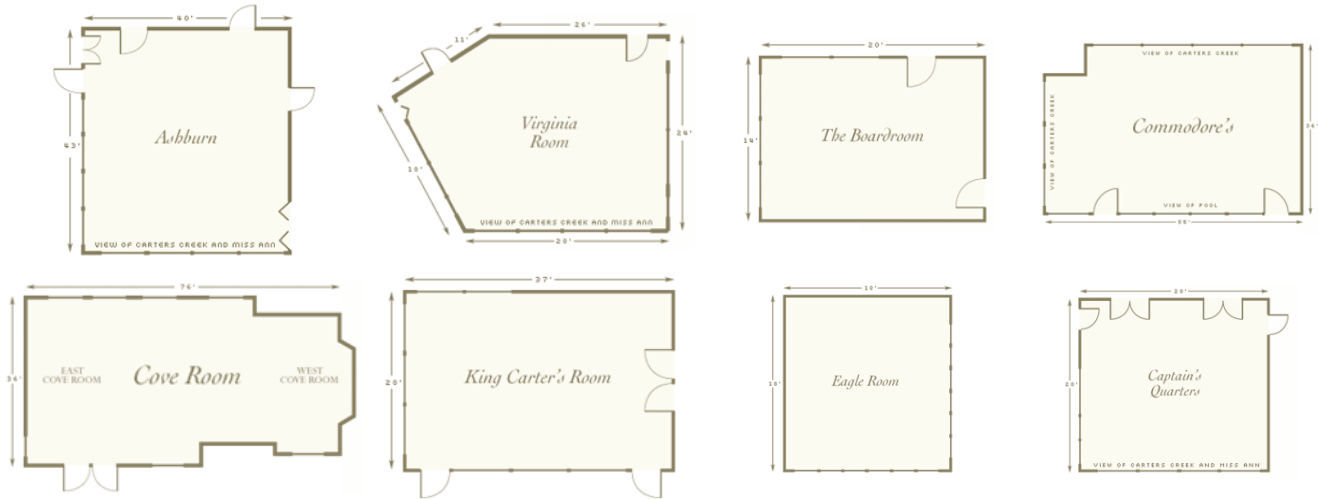

## FUNCTION SPACE

Meeting Room	Sq. Ft.	C/R	Hollow Square	Theatre	Conf.	Banquet	Reception
Cove Room	2,464	110	65	200	60	100	200
West Cove Room	1,512	65	45	125	40	60	100
East Cove Room	952	40	30	65	25	40	70
King Carter Room	1,036	40	25	60	25	48	75
The Board Room	280	-	-	-	10	-	-
Commodore's	1,700	40	24	60	24	75	125
Ashburn/Virginia/Captain's Quarters	3,176	-	-	-	-	160	250
Ashburn Room	1,720	60	-	75	-	80	125
Virginia Room	784	20	-	30	22	0	50
Captain's Quarters	672	24	-	40	20	40	50
Eagle Room	324	-	16	-	16	-	25
<b>Other Locations</b>							
Grassy Lawn Beach	12,150	-	-	-	-	125	200
& Boardwalk	-	-	-	-	-	210	250