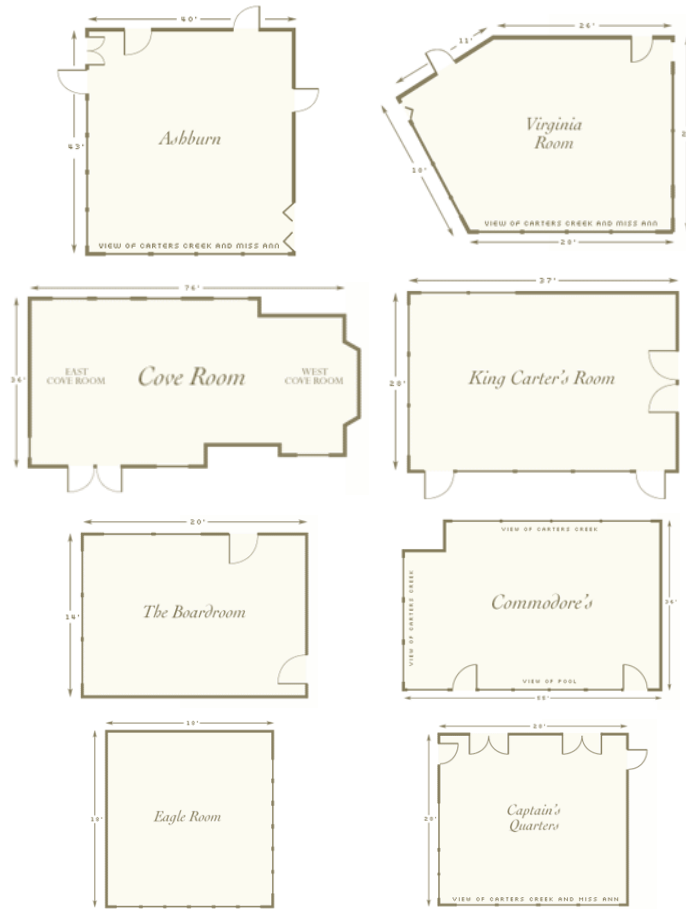

**FUNCTION SPACE**

Meeting Room	Sq. Ft.	C/R	Hollow Square	Theatre	Conf.	Banquet	Reception
Cove Room	2,464	110	65	200	60	100	200
West Cove Room	1,512	65	45	125	40	60	100
East Cove Room	952	40	30	65	25	40	70
King Carter Room	1,036	40	25	60	25	48	75
The Board Room	280	-	-	-	10	-	-
Commodore's	1,700	40	24	60	24	75	125
Ashburn/Virginia/Captain's Quarters	3,176	-	-	-	-	160	250
Ashburn Room	1,720	60	-	75	-	80	125
Virginia Room	784	20	-	30	22	0	50
Captain's Quarters	672	24	-	40	20	40	50
Eagle Room	324	-	16	-	16	-	25
<b>Other Locations</b>							
Grassy Lawn	12,150	-	-	-	-	125	200
Beach & Boardwalk	-	-	-	-	-	210	250